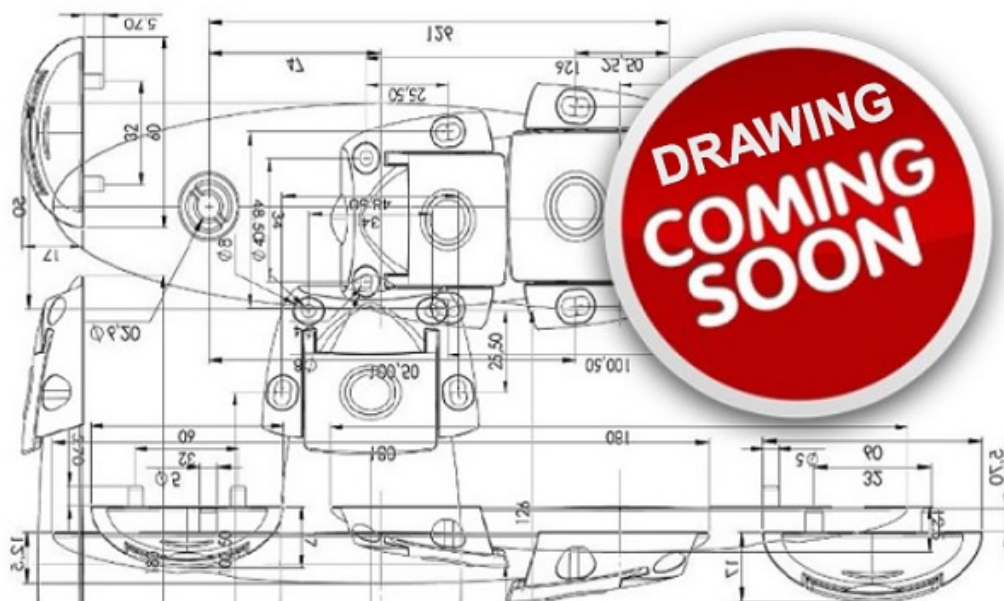

PRODUCT SHEET

Description:

Adjust. Swivel Cup Glide $\varnothing 32\text{mm}$, Steel BZP, M8x68mm, W/Slot

Item number:

10.16.515-0

Units	Box	Carton	HS Code	Barcode
Pcs.	1	400	8302420090	 5704866009157

SISO A/S